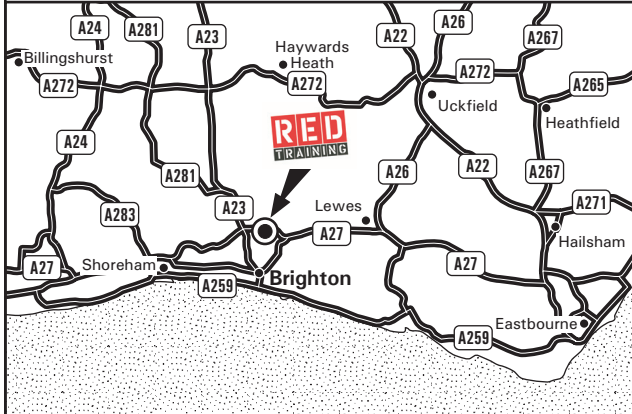

RED Training
The Lansdowne Building
Crowhurst Road, Hollingbury,
Brighton BN1 8AF
Tel: 0208 542 7332
www.redinstructortraining.com

From M23 / A23 Southbound

- On the A23 heading South towards Brighton, stay in the left hand lane, proceed under the A27 flyover, move to the right hand lane, go straight over the mini roundabout, crossover the A27 and turn right at the second roundabout, onto the slip road joining the A27.
- Leave the A27 at the next exit, signed Hollingbury Industrial Estate.
- At the roundabout turn right, crossing back over the A27.
- At the next roundabout turn left into Crowhurst Road and towards the Asda Superstore.
- We are the second building on the left hand side.

From Brighton

- Follow the A23 London Road, through Withdean.
- When Withdean Stadium is signposted to the left, continue to the mini roundabout and turn right into Carden Avenue.
- Follow this road for 1 1/2 miles and turn right into Crowhurst Road, signposted Hollingbury Industrial Estate.
- Pass Asda Superstore on your left and we are located on your right hand side at the top of the hill.