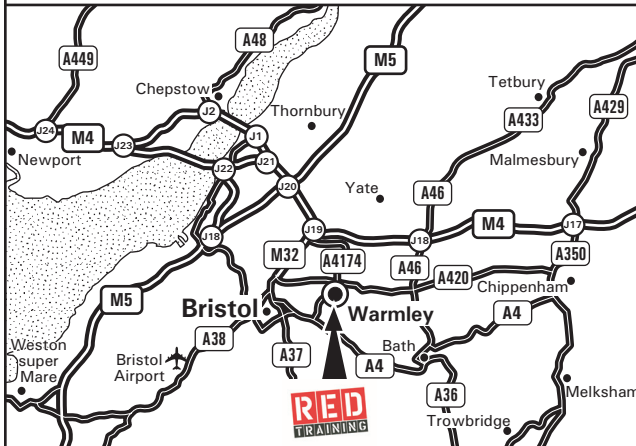

RED Training
Suite 10 Corum 2, Corum Office Park
Tower Road North
Warmley, Bristol BS30 8FJ
Tel: 0117 910 9190 - Fax: 0117 957 0408
www.redinstructortraining.com

From the M4 J19

- Leave the M4 at junction 19 and join the M32 following signs for Kingswood.
- Leave the M32 at junction 1 and join the A4174 (Avon Ring Road), signed to Kingswood.
- Continue on the A4174 for 5.3 miles, passing straight over 6 roundabouts.
- At the Deanery Road Roundabout, take the first exit onto the A420 (Deanery Road) following signs for Chippenham & A420.
- Turn right onto Tower Road North, following signs for Cadbury Heath & Oldbury.
- Turn left onto Crown Way.
- We are located on the left (see inset).

By Train

- The nearest station is Keynsham, which is served by trains from Bristol Temple Meads, Bath, Gloucester, Worcester & Southampton.

By Bus

- Services 43 & 319 stop at the bus stops within a 2 minute walk of the building.