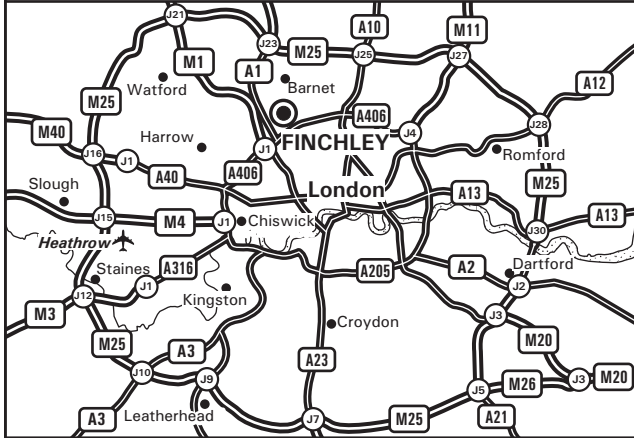

**RED Training**  
8th Floor, 707 High Road  
Finchley N12 0BT  
Tel: 0208 446 5201 - Fax: 0208 446 5183  
www.redinstructortraining.com

**From A406**

Leave the A406 at the junction with the A1000, following signs for Finchley & Whetstone.  
Join the A1000 (High Road).  
We are located on the left hand side of the road (see inset).

**From M1 Southbound**

Leave the M1 at junction 2 (signed A406, The City & A1).  
Join the A1 (Great North Way).  
Continue until the junction with the A406 and turn left onto the A406 (North Circular Road).  
Leave the A406 at the junction with the A1000, following signs for Finchley & Whetstone.  
Join the A1000 (High Road).  
We are located on the left hand side of the road (see inset).

**By Train**

New Southgate is served by trains from Moorgate, New Barnet, Hatfield and Welwyn Garden City and is a short bus ride from our offices.

PRODUCED BY BUSINESS MAPS LTD FROM DIGITAL DATA - © BARTHOLOMEW(2008)