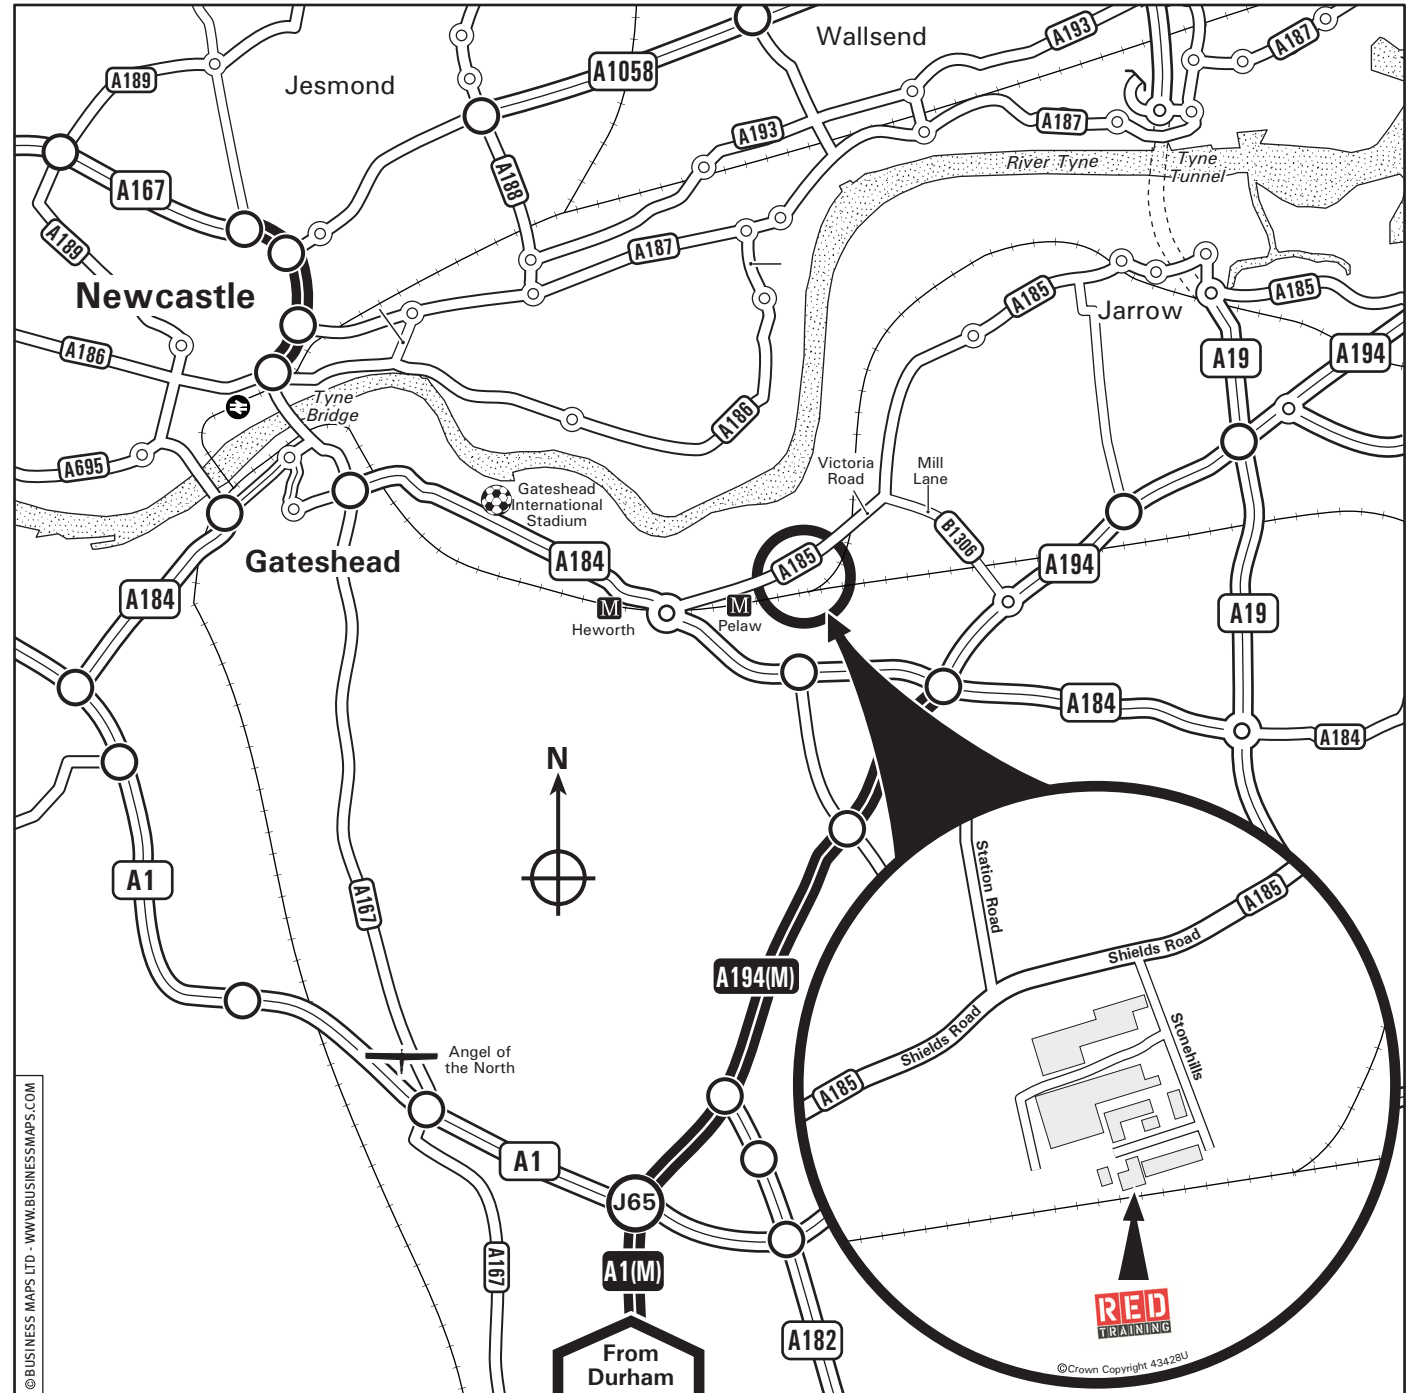

RED Training
Media Annex
Stonehills - Shields Road
Gateshead NE10 0HW
Tel: 0191 438 1610 - Fax: 0191 438 1615
www.redinstructortraining.com

From the A1(M) (Northbound)

- From the A1(M) Junction 65 continue onto the A194(M).
- Continue on the A194(M) until the roundabout junction with the A184.
- At the roundabout, take the second exit onto the A194 (signed South Shields).
- At the next roundabout, turn left onto the B1306 (Mill Lane).
- Turn left at the junction with the A185 and join Victoria Road.
- Continue onto Shields Road.
- Turn left onto Stonehills (see inset).

Car Parking

- Free parking available on site and in the immediate vicinity.

By Train

- Newcastle Central is the nearest mainline station and is served by trains from London, Edinburgh, York, Leeds and Sheffield.
- Metro services also operate from Central Station.
- For further information on train times and fares, please call the National Enquiry Line on 0845 748 49 50.
- Taxis are available from the station.

By Metro

- Pelaw is the nearest metro station and is a short walk from our offices.

©BUSINESS MAPS LTD - WWW.BUSINESSMAPS.COM

©Crown Copyright 43428U