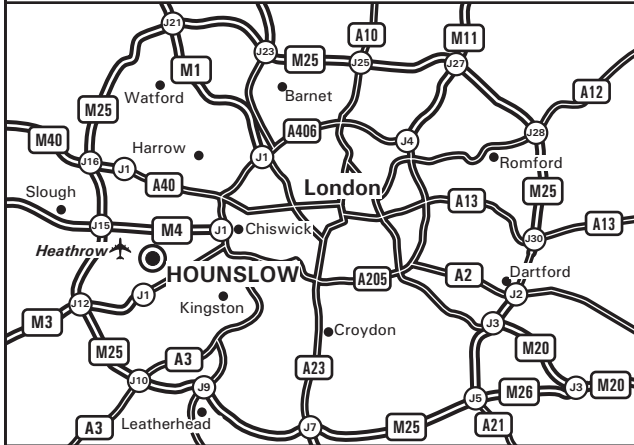

**RED Training**  
2nd Floor - Holdsworth House  
65-73 Staines Road  
Hounslow TW3 3HW  
Tel: 0208 607 4472 - Fax: 0208 607 4473  
www.redinstructortraining.com

- From M4**
- Leave the M4 at junction 3 (signed Heathrow T4 & Cargo, Feltham, Hayes & A312).
  - Join the A312 (The Parkway) towards Hounslow.
  - At the Waggoners Roundabout, take the first exit onto the A4 (Bath Road).
  - Continue to the Henlys Roundabout and take the second exit continuing on the A4.
  - At the lights, continue straight on, joining the A3006 (Bath Road) following signs for Hounslow.
  - Continue down Bath Road and turn right onto Steve Biko Way.
  - Turn right onto A315 (Staines Road).
  - We are located on the right hand side of the road (see inset).

**By Train** 🚆

- Hounslow is served by trains from London Waterloo, Clapham Junction, Richmond, Twickenham, Staines & Weybridge.

**By Tube** 🚇

- Hounslow Central is on the Piccadilly Line.

**Parking** 🅅

- Metered on-street parking or alternatively use public car parks as shown.

**If you are using a sat nav to locate the college please enter TW3 3HW but put 80 as the house/street number.**