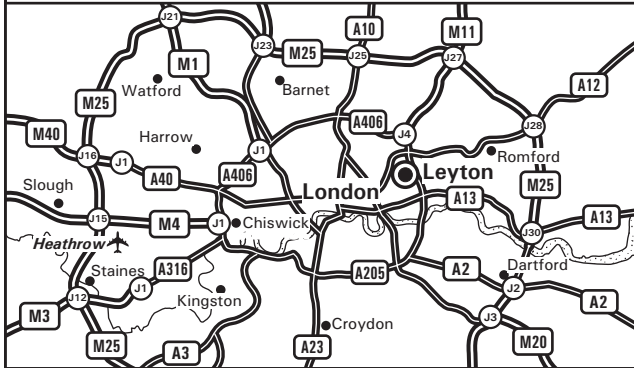

RED Training
Part 1st Floor (South), Kirkdale House
Kirkdale Road
Leytonstone E11 1HP
Tel: 0208 558 0691 - Fax: 0208 558 6154
www.redinstructortraining.com

From Central London

From The City take the A11 over Bow flyover to arrive at the Stratford one way system. Travel round the gyratory and join the A11 (towards Leytonstone). Travel along the A11 for approx 1 mile towards Leytonstone. When you arrive at Leytonstone High Street one way system continue through one way system and turn left onto Gainsborough Road at the junction on which MacDonalds is situated. Turn left onto Lemna Road. Kirkdale House is situated approximately 200 metres on the right (see inset)

From A406

Exit the A406 at junction 12 and follow signs for Central London/ Stratford. Continue for roughly one mile until you have travelled via the underpass and then take the next exit (signposted Leytonstone/Leyton). Continue until you reach a roundabout, take the 1st exit and keep in the middle lane to join the A11. Follow the A11 (High Road Leytonstone) for approximately 400 metres until the start of the one way system - turn right into Gainsborough Road with MacDonalds on your right (see inset). At the next set of traffic lights turn left onto Lemna Road. Kirkdale House is approximately 200 metres on the right (see inset).

Car Parking (see inset for car park locations)

Parking is available in Matalan, currently £1.00 and free in Tesco, but please be aware that the time limit is strictly 2 hours in each. If you anticipate a longer stay, all day parking is available in the Station car park, currently for £3.00.

By Train

The nearest station is Leytonstone which is served by trains from Gospel Oak and Barking.

By Underground

Leytonstone is on the Central Line.

By Bus

Services 66,145,257,W13 & W14 and 325 all stop at Leytonstone Underground station.