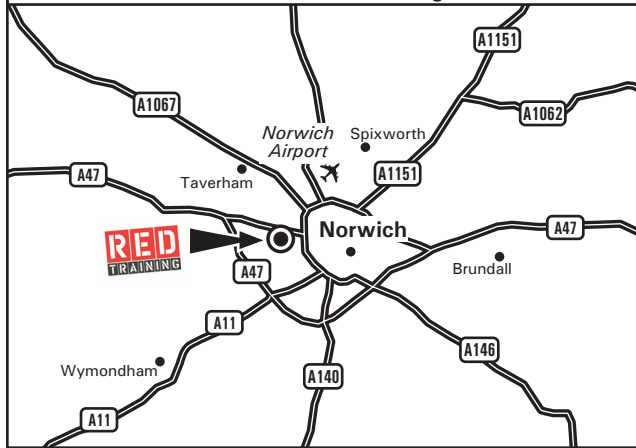

**RED Training**  
Office 34, Henderson Business Centre,  
51 Ivy Road,  
Norwich NR5 8BF  
Tel: 0127 784 8050  
[www.redinstructortraining.com](http://www.redinstructortraining.com)

- From A47**
- Leave the A47 at the junction with the A1074 (signed Norwich, A1074, Cromer & A140).
  - Join the A1074 (Dereham Road) following signs for Norwich, Cromer & Norwich Airport.
  - Continue on the A1074 until the roundabout junction with the A140.
  - Take the third exit at the roundabout (signed Ipswich & A140) onto Guardian Road - A140.
  - Turn right at traffic lights onto Bowthorpe Road.
  - Turn right onto Ivy Road (signed Henderson Business Centre)
  - Continue to the end of Ivy Road and we are located on the right (see inset).
- From Norwich City Centre**
- Leave the City Centre via the A174 (Dereham Road) following signs for the A47 & Swaffham.
  - Continue on the AA174 until the roundabout junction with the A140.
  - Take the first exit at the roundabout (signed Ipswich & A140) onto Guardian Road - A140.
  - Turn right at traffic lights onto Bowthorpe Road.
  - Turn right onto Ivy Road (signed Henderson Business Centre)
  - Continue to the end of Ivy Road and we are located on the right (see inset).
- By Train**
- Norwich receives regular services from Ipswich, Liverpool Street, Cambridge and Peterborough. Taxis are available at the station.