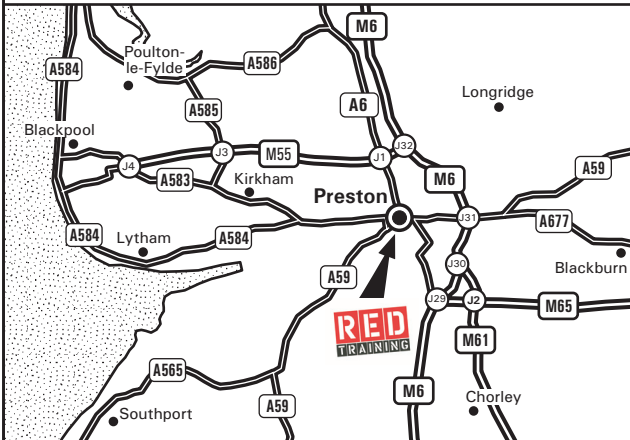

RED Training
Office F21, Bizspace,
Preston Technology Centre
Preston PR1 8UQ
Tel: 0161 480 0086
www.redinstructortraining.com

From M6

- Leave motorway at Junction 31 (Preston South).
- Follow signs for town centre, going straight on at the roundabout and through several sets of traffic lights, to the end of New Hall Lane (Homebase store located opposite).
- Turn right at lights onto Stanley Street and proceed through next 5 main sets of lights, following signs for Liverpool & A59 onto the Ring Way.
- Pass under a railway bridge continuing on A59 (Ring Way).
- Continue through the next main set of lights and leave the A59 at the exit signed Preston Technology Centre.
- Continue straight over a mini-roundabout.
- Turn right at a set of lights onto Strand Road (A5072), following signs for Preston Technology Centre.
- Pass under the A59 flyover and then turn right at a set of lights onto Marsh Lane (signed City Centre & Preston Technology Centre).
- We are located on the left hand side (see inset).

By Train

- Preston is on the West Coast Main Line and receives services from London Euston, Manchester, Liverpool, Glasgow, Blackpool, York and Plymouth.
- Taxis are available at the station.