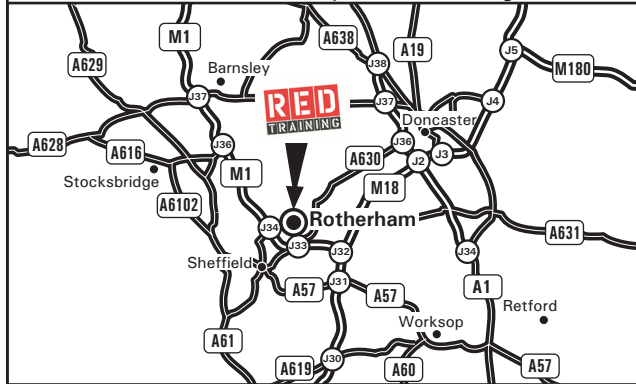

**RED Training**  
Unit A07, Ground Floor  
Magna34 Business Park  
Sheffield Road, Templeborough  
Rotherham, S60 1DX  
Tel: 0114 261 8555  
www.redinstructortraining.com

GPS Users: Please use the junction of Sheffield Road and Temple Road. We are located within Temple Road on the right hand side.

**From M1 Northbound**

- Leave the M1 at Junction 34.
- At the roundabout at the end of the slip road, take the fourth exit and join the A6178 (Sheffield Road) following signs for Rotherham, Templeborough, A6178 & Magna.
- Pass the Magna Centre on the left.
- Turn left onto Temple Road (signed Magna 34 Business Park)
- We are located on the right hand side (see inset).

**From M1 Southbound**

- Leave the M1 at Junction 34.
- At the roundabout at the end of the slip road, take the third exit, following signs for Sheffield (Tinsley) & A631.
- At the next roundabout take the first exit and join the A6178 (Sheffield Road) following signs for Rotherham, Templeborough, A6178 & Magna.
- Follow directions above 'From M1 Southbound'.

**By Train**

- Rotherham Central is served by trains from Sheffield, York, Lincoln, Scunthorpe, Doncaster, Wakefield & Leeds.
- Taxis are available at the station.

**By Bus**

- Bus service no.69 (Sheffield-Rotherham) stops on Sheffield Road outside the Magna Centre.