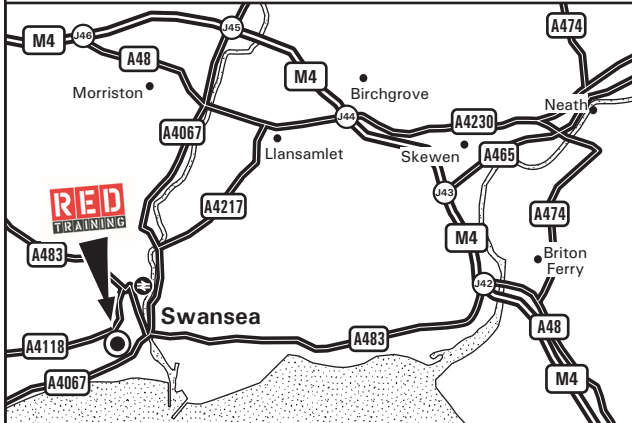

RED Training
Rear Suite, Ground Floor, Sun Alliance House,
166-167 St Helens Road
Swansea SA1 4DQ
Tel: 0117 910 9190 - Fax: 0117 957 0408
www.redinstructortraining.com

From the M4 Westbound

- Leave the M4 at Junction 42 (signed Swansea & A483).
- Join the A483 (Fabian Way) and continue for 4 miles to Swansea.
- Cross over the River Tawe, following signs for the City Centre.
- Continue straight onto Oystermouth Road (A4067).
- Turn right at the set of lights as you pass Tesco onto West Way (see inset).
- Pass the Grand Theatre on the right, and at the top of the road bear left onto St Helens Road (B4290). We are located on the right.

From the M4 Eastbound

- Leave the M4 at Junction 45 (signed Swansea, Pontardawe & A4067).
- Join the A4067 towards Swansea and continue for 3 miles, until the roundabout junction next to the Liberty Stadium.
- Take the first exit at the roundabout onto the A4067.
- Continue straight over the next roundabout.
- At the next roundabout, take the second exit onto the A4217 - Pentre Chwyth Road.
- Continue on the A4217, until the traffic light junction with the A483.
- Turn right at the lights (signed Parc Tawe & City East).
- Cross over the River Tawe, and turn left at the next set of lights.
- Continue straight onto Oystermouth Road (A4067).
- Turn right at the set of lights as you pass Tesco onto West Way (see inset).
- Pass the Grand Theatre on the right, and at the top of the road bear left onto St Helens Road (B4290). We are located on the right.

Parking

- There is limited on street parking in the area.
- The NCP located just off 'The Kingsway' on Dynevor Place is only 5-10 minutes walk away. See inset map for location of car parks.