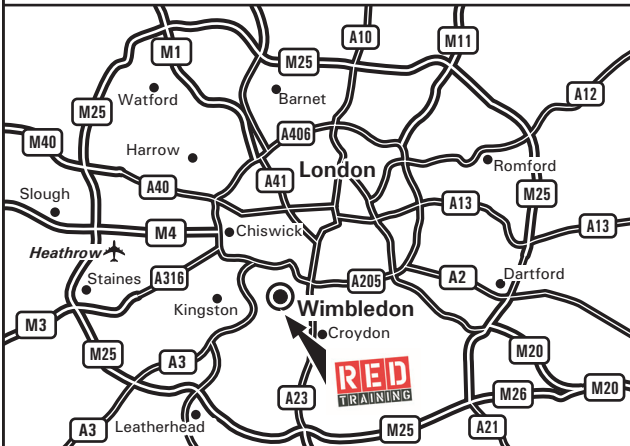

**RED Training**  
4th Floor - Olympic House  
196 The Broadway  
Wimbledon SW19 1RY  
Tel: 0208 542 7332 - Fax: 0208 544 2763  
www.redinstructortraining.com

- From M25**
- Leave the M25 at Junction 10 (signed Guildford, A3 & London SW).
  - Join the A3 heading north towards Central London and continue for 12 miles.
  - Leave the A3 at the Shannon Corner junction.
  - Join the A238 (Bushey Road) and continue for 1 mile towards Merton.
  - Turn left onto Southy Road.
  - Turn right onto "The Broadway".
  - We are located on the left hand side of the road (see inset).

- From Central London**
- Follow the A3 towards Clapham and then join the A24, following signs for Merton.
  - Turn right onto the A238 (Merton High Street).
  - At the junction with the A219, turn right onto Merton Road (A219).
  - Continue onto The Broadway.
  - We are located on the right hand side of the road (see inset).

**By Train**  
● Wimbledon is served by trains from London Waterloo.