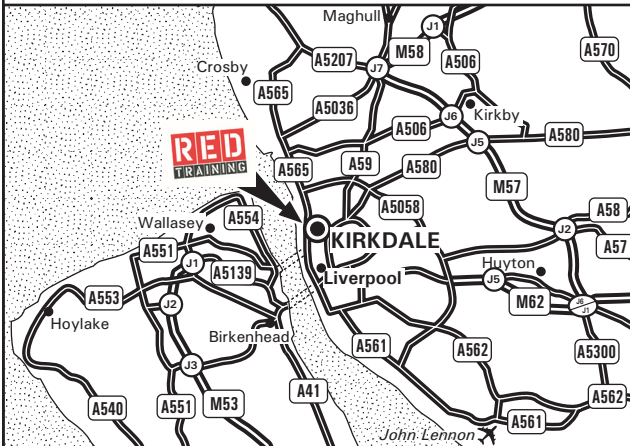

RED Training
Office 12, Connect Business Village
24 Derby Road
Liverpool L5 9PR
Tel: 0151 218 7700 - Fax: 0151 207 3557
www.redinstructortraining.com

From M57 / M58

- At the end of either motorway, join the A5036 (Dunnings Bridge Road) following signs for Docks, Bootle & A5036.
- Continue on the A5036 until the roundabout junction with the A565.
- At the roundabout, take the first exit (signed Liverpool, Bootle, Docks & A565).
- Continue on the A565 passing an Audi Car dealership on the left.
- Continue straight on at the traffic lights junction with A5055 (Sandhills Road).
- The entrance to the Connect Business Village is located on the left.
- Enter the Business Village and we are located on the far left corner (see inset).

From M62

- At the end of the motorway, move into the right hand lane and join the A5058 (Ring Road North) following signs for Bootle & Docks.
- Remain on the A5058 until the junction with the A565.
- Turn left onto the A565 (Derby Road).
- Continue straight on at the traffic lights junction with A5055.
- The entrance to the Connect Business Village is located on the left.

From City Centre

- Leave the City Centre via the A565 (Great Howard Street) following signs for Southport, Bootle Docks & A565.
- Continue onto Derby Road (A565).
- The entrance to the Connect Business Village is located on the right.